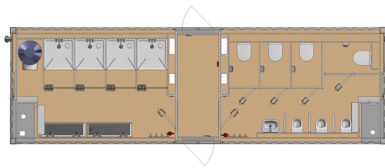

Configuration and features

See 33ft ELA Offshore Multipurpose Container

Sanitary Room equipped with:

Furnishings for more than 50 people:
+ showers
+ water heater 400 L
+ washing troughs
+ coat hooks

Toilet Room equipped with:

+ toilets
+ urinals
+ wash basin
+ coat hooks
+ wastewater connection: DN 100 mm / 4 in.
+ freshwater connection: 3/4 in. with a max. pressure of 4 bar / 58 psi
+ electrical connection value approx. 10 - 12 kW