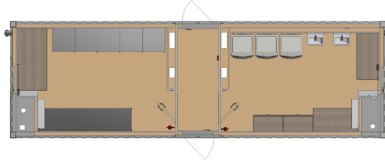

Configuration and features

See 33ft ELA Offshore Multipurpose Container

Laundry equipped with:

Furnishings for up to 50 people:
+ washing machines
+ dryers
+ wash basins
+ tables
+ wardrobes
+ coat hooks

Storage Room equipped with:

+ refrigerators and freezers
+ storage shelves for dry goods
+ table
+ coat hooks
+ electrical connection value approx. 12 kW

33ft ELA Offshore Drying / Locker Container

Type: PREMIUM PLUS

L 10000 mm x W 3000 mm x H 2896 mm
L 33 ft x W 9 ft 85 in x H 9 ft 6 in.
Inside height: 2450 mm / 8 ft