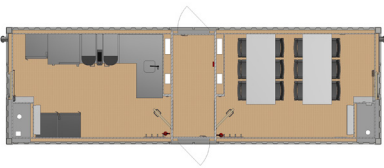

Configuration and features

See 33ft ELA Offshore Multipurpose Container

Galley equipped with:

+ galley equipment: to be defined
+ coat hooks

Dining Room equipped with:

+ tables
+ chairs
+ coat hooks
+ electrical connection value approx. 50 - 60 kW

33ft ELA Offshore Sanitary Container

Type: PREMIUM PLUS

L 10000 mm x W 3000 mm x H 2896 mm
L 33 ft x W 9 ft 85 in x H 9 ft 6 in.
Inside height: 2450 mm / 8 ft