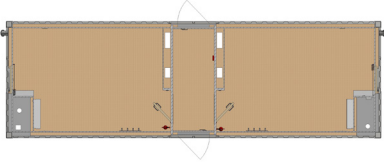

Every Container is basically equipped with...

- + interior corridor with two separate rooms
- + B15 walls and ceiling with A0 insulation
- + B15 internal doors and A60 outer doors
- + A60 window 600 x 800 mm in each cabin
- + a prewiring for connection to existing PA/GA-System
- + power and internet sockets, switches, lights, loudspeakers
- + HVAC-System for heating and cooling (-20° to +40 °C)
- + air circulation system in all cabins and corridor
- + fire dampers and fire extinguishers
- + internal piping and cable connections

Features

Certificates and Approvals

- + DNV 2.7-3
- + High Cube

Dimensions

- + L 10000 mm x W 3000 mm x H 2896 mm
- L 33 ft x W 9 ft 85 in x H 9 ft 6 in
- + Inside height: 2450 mm / 8 ft

Weight

- + MGW offshore: 9.5 t / 20,944 lbs.
- + Tare weight: 9 t / 19,841 lbs.

33ft ELA Offshore Multipurpose Container

Type: PREMIUM PLUS

L 10000 mm x W 3000 mm x H 2896 mm
L 33 ft x W 9 ft 85 in x H 9 ft 6 in.
Inside height: 2450 mm / 8 ft

Configuration and features

- + interior corridor with two separate rooms
- + B15 walls and ceiling with A0 insulation
- + B15 internal doors and A60 outer doors
- + A60 window 600 x 800 mm in each cabin
- + a prewiring for connection to existing PA/ GA-System
- + power and internet sockets, switches, lights, loudspeakers
- + HVAC-System for heating and cooling (-20° to +40 °C)
- + air circulation system in all cabins and corridor
- + fire dampers and fire extinguishers
- + internal piping and cable connections