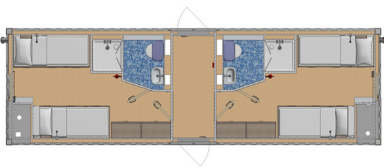

Configuration and features

See 33ft ELA Offshore Multipurpose Container

1. Furnishings for 4 people:
2. + single beds with bed lights. Clarification with company rules, the flag state or the appropriate worker's union necessary
   - + storage cabinets below the beds
   - + wardrobes
   - + optional: flat-screen TV and internet connection
   - + sanitary units (one per cabin), each with: 1 WC, shower, wash basin, mirror and a 30 L / 7.9 US gallon water heater
   - + coat hooks
   - + wastewater connection: DN 100 mm / 4 in.
   - + freshwater connection: 3/4 in. with a max. pressure of 4 bar / 58 psi
   - + electrical connection value approx. 8 - 10 kW

33ft ELA Offshore Living Quarter - with 2 single beds -

Type: PREMIUM PLUS

L 10000 mm x W 3000 mm x H 2896 mm
L 33 ft x W 9 ft 85 in x H 9 ft 6 in.
Inside height: 2450 mm / 8 ft