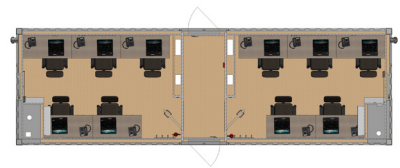

Configuration and features

See 33ft ELA Offshore Multipurpose Container

1. Furnishings for up to 10 people:
2. + desks with office chairs
   - + coat hooks
   - + electrical connection value approx. 8 kW