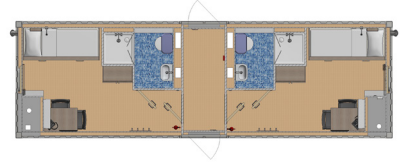

Configuration and features

See 33ft ELA Offshore Multipurpose Container

1. Furnishings for 4 people:
2. + bunk beds with bed lights. Clarification with company rules, the flag state or the appropriate worker's union necessary
   - + storage cabinets below the beds
   - + wardrobes
   - + desks with chairs
   - + optional: flat-screen TV and internet connection
   - + sanitary units (one per cabin), each with: 1 WC, shower, wash basin, mirror and a 30 L / 7.9 US gallon water heater
   - + coat hooks
   - + wastewater connection: DN 100 mm / 4 in.
   - + freshwater connection: 3/4 in. with a max. pressure of 4 bar / 58 psi
   - + electrical connection value approx. 8 - 10 kW

33ft ELA Offshore Office Container

Type: PREMIUM PLUS

L 10000 mm x W 3000 mm x H 2896 mm
L 33 ft x W 9 ft 85 in x H 9 ft 6 in.
Inside height: 2450 mm / 8 ft