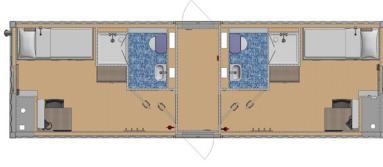

Configuration and features

See 33ft ELA Offshore Multipurpose Container

1. Furnishings for up to 2 people:
2. + single beds with bed lights
   - + storage cabinets below the beds
   - + wardrobes
   - + desks with chairs
   - + optional: flat-screen TV and internet connection
   - + sanitary units (one per cabin), each with: 1 WC, shower, wash basin, mirror and a 30 L / 7.9 US gallon water heater
   - + coat hooks
   - + wastewater connection: DN 100 mm / 4 in.
   - + freshwater connection: 3/4 in. with a max. pressure of 4 bar / 58 psi
   - + electrical connection value approx. 8 - 10 kW

33ft ELA Offshore Living Quarter - with 4 bunk beds -

Type: PREMIUM PLUS

L 10000 mm x W 3000 mm x H 2896 mm
L 33 ft x W 9 ft 85 in x H 9 ft 6 in.
Inside height: 2450 mm / 8 ft