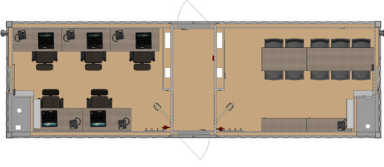

Every Container is basically equipped with...

- + interior corridor with two separate rooms
- + B15 walls and ceiling with A0 insulation
- + B15 internal doors and A60 outer doors
- + A60 window 600 x 800 mm in each cabin
- + a prewiring for connection to existing PA/GA-System
- + power and internet sockets, switches, lights, loudspeakers
- + HVAC-System for heating and cooling (-20° to +40 °C)
- + air circulation system in all cabins and corridor
- + fire dampers and fire extinguishers
- + internal piping and cable connections

- Furnishings for up to 10 people:
- + desks with office chairs
 - + coat hooks
 - + electrical connection value approx. 8 kW

33ft ELA Offshore Office / Meeting Container

Type: PREMIUM PLUS

L 10000 mm x W 3000 mm x H 2896 mm
L 33 ft x W 9 ft 85 in x H 9 ft 6 in.
Inside height: 2450 mm / 8 ft

Configuration and features

See 33ft ELA Offshore Multipurpose Container

Office equipped with:

Furnishings for up to 5 people:
+ desks with office chairs
+ coat hooks

Meeting Room equipped with:

Furnishings for up to 10 people:
+ tables
+ chairs
+ sideboards
+ coat hooks
+ electrical connection value approx. 8 kW