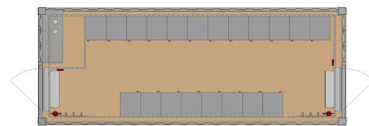

Type: ALLROUNDER

L 6058 mm x W 2438 mm x H 2896 mm
L 20 ft x W 8 ft x H 9 ft 6 in.
Inside height: 2450 mm / 8 ft

Configuration and features

See 20ft ELA Offshore Multipurpose Container

- Furnishings for up to 12 people:
- + desks
 - + chairs
 - + wardrobes
 - + coat hooks
 - + electrical connection value approx. 5 kW

20ft ELA Offshore Locker Container

Type: ALLROUNDER

L 6058 mm x W 2438 mm x H 2896 mm
L 20 ft x W 8 ft x H 9 ft 6 in.
Inside height: 2450 mm / 8 ft

Configuration and features

See 20ft ELA Offshore Multipurpose Container