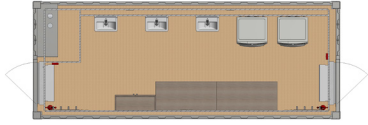

Configuration and features

See 20ft ELA Offshore Multipurpose Container

Furnishings for up to 30 people:

- + washing machines
- + clothes dryers
- + wash basins with mirrors
- + desks
- + wardrobe
- + coat hooks
- + wastewater connection: DN 100 / 4 in.
- + freshwater connection: 3/4 in. with a max. pressure of 4 bar / 58 psi
- + electrical connection value approx. 7 kW

20ft ELA Offshore Drying Container

Type: ALLROUNDER

L 6058 mm x W 2438 mm x H 2896 mm
L 20 ft x W 8 ft x H 9 ft 6 in.
Inside height: 2450 mm / 8 ft