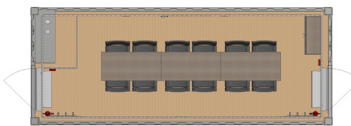

Configuration and features

See 20ft ELA Offshore Multipurpose Container

1. Furnishings for up to 12 people:
2. + desks
   - + chairs
   - + wardrobes
   - + coat hooks
   - + electrical connection value approx. 5 kW

20ft ELA Offshore Locker Container

Type: ALLROUNDER

L 6058 mm x W 2438 mm x H 2896 mm
L 20 ft x W 8 ft x H 9 ft 6 in.
Inside height: 2450 mm / 8 ft