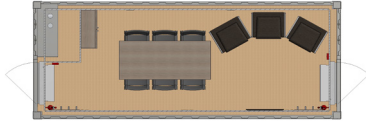

20ft ELA Offshore Recreation Container

Type: ALLROUNDER

L 6058 mm x W 2438 mm x H 2896 mm
L 20 ft x W 8 ft x H 9 ft 6 in.
Inside height: 2450 mm / 8 ft

Configuration and features

See 20ft ELA Offshore Multipurpose Container

Furnishings for up to 9 people:

- + table
- + chairs
- + lazy chairs
- + wardrobe
- + coat hooks
- + optional: TV
- + electrical connection value approx. 5 kW

20ft ELA Offshore Gym / Fitness Container

Type: ALLROUNDER

L 6058 mm x W 2438 mm x H 2896 mm
L 20 ft x W 8 ft x H 9 ft 6 in.
Inside height: 2450 mm / 8 ft