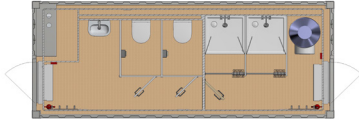

20ft ELA Offshore Sanitary Container

Type: ALLROUNDER

L 6058 mm x W 2438 mm x H 2896 mm

L 20 ft x W 8 ft x H 9 ft 6 in.

Inside height: 2450 mm / 8 ft

Configuration and features

See 20ft ELA Offshore Multipurpose Container

Furnishings for up to 25 people:

- + shower units
- + toilets
- + wash basins
- + 1x 100 L / 26.4 US gallon water heater
- + coat hooks
- + wastewater connection: DN 100 mm / 4 in.
- + freshwater connection: 3/4 in. with a max. pressure of 4 bar / 58 psi
- + electrical connection value approx. 8 - 10 kW