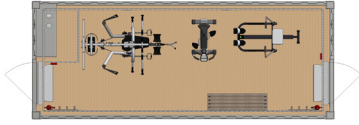

20ft ELA Offshore Gym / Fitness Container

Type: ALLROUNDER

L 6058 mm x W 2438 mm x H 2896 mm
L 20 ft x W 8 ft x H 9 ft 6 in.
Inside height: 2450 mm / 8 ft

Configuration and features

See 20ft ELA Offshore Multipurpose Container