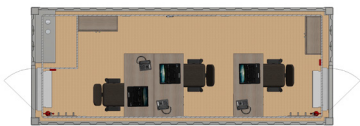

Configuration and features

See 20ft ELA Offshore Multipurpose Container

1. Furnishings for up to 3 people:
2. + desks with drawer units
   - + office chairs
   - + wardrobes
   - + coat hooks
   - + optional: ELA Whiteboard
   - + electrical connection value approx. 5 kW

20ft ELA Offshore Meeting / Dining Container

Type: ALLROUNDER

L 6058 mm x W 2438 mm x H 2896 mm
L 20 ft x W 8 ft x H 9 ft 6 in.
Inside height: 2450 mm / 8 ft