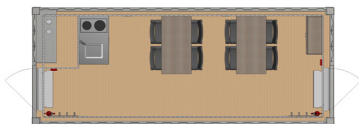

Configuration and features

See 20ft ELA Offshore Multipurpose Container

Furnishings for up to 8 people:

- + desks
- + chairs
- + wardrobe
- + coat hooks
- + pantry kitchen with 2 hot plates, wash basin and a refrigerator
- + 1x 5 L water heater
- + wastewater connection: DN 100 mm / 4 in.
- + freshwater connection: 3/4 in. with a max. pressure of 4 bar / 58 psi
- + electrical connection value approx. 8 - 10 kW

20ft ELA Offshore Toilet Container

Type: ALLROUNDER

L 6058 mm x W 2438 mm x H 2896 mm
L 20 ft x W 8 ft x H 9 ft 6 in.
Inside height: 2450 mm / 8 ft