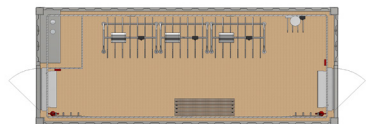

Configuration and features

See 20ft ELA Offshore Multipurpose Container

Furnishings for up to 20 people:

- + suit dryers for a total of 20 sets of survival or work suits
- + air drying panel for 20 pairs of boots or gloves
- + coat hooks
- + bench
- + electrical connection value approx. 5 kW

20ft ELA Offshore Small Galley / Coffee Container

Type: ALLROUNDER

L 6058 mm x W 2438 mm x H 2896 mm
L 20 ft x W 8 ft x H 9 ft 6 in.
Inside height: 2450 mm / 8 ft