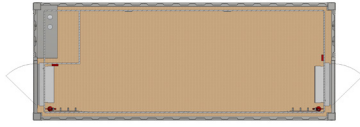

20ft ELA Offshore Multipurpose Container

Type: ALLROUNDER

L 6058 mm x W 2438 mm x H 2896 mm
L 20 ft x W 8 ft x H 9 ft 6 in.
Inside height: 2450 mm / 8 ft

Configuration and features

- + two A60 outer doors with integrated A60 windows
- + A60 insulation in walls and ceiling
- + noise reduction of 45 dB
- + a prewiring for connection to existing PA/GA-System
- + power and internet sockets, switches, lights, loudspeakers
- + HVAC-System for heating and cooling (-20° to +40 °C)
- + fire dampers and fire extinguishers

20ft ELA Offshore Living Quarter - with 2 single beds -

Type: ALLROUNDER

L 6058 mm x W 2438 mm x H 2896 mm
L 20 ft x W 8 ft x H 9 ft 6 in.
Inside height: 2450 mm / 8 ft