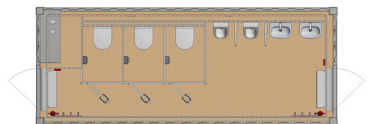

Configuration and features

See 20ft ELA Offshore Multipurpose Container

- + toilets
- + urinals
- + wash basins
- + coat hooks
- + 1x 5 L / 1.3 US gallon water heater
- + wastewater connection: DN 100 mm / 4 in.
- + freshwater connection: 3/4 in. with a max. pressure of 4 bar / 58 psi
- + electrical connection value approx. 8 - 10 kW